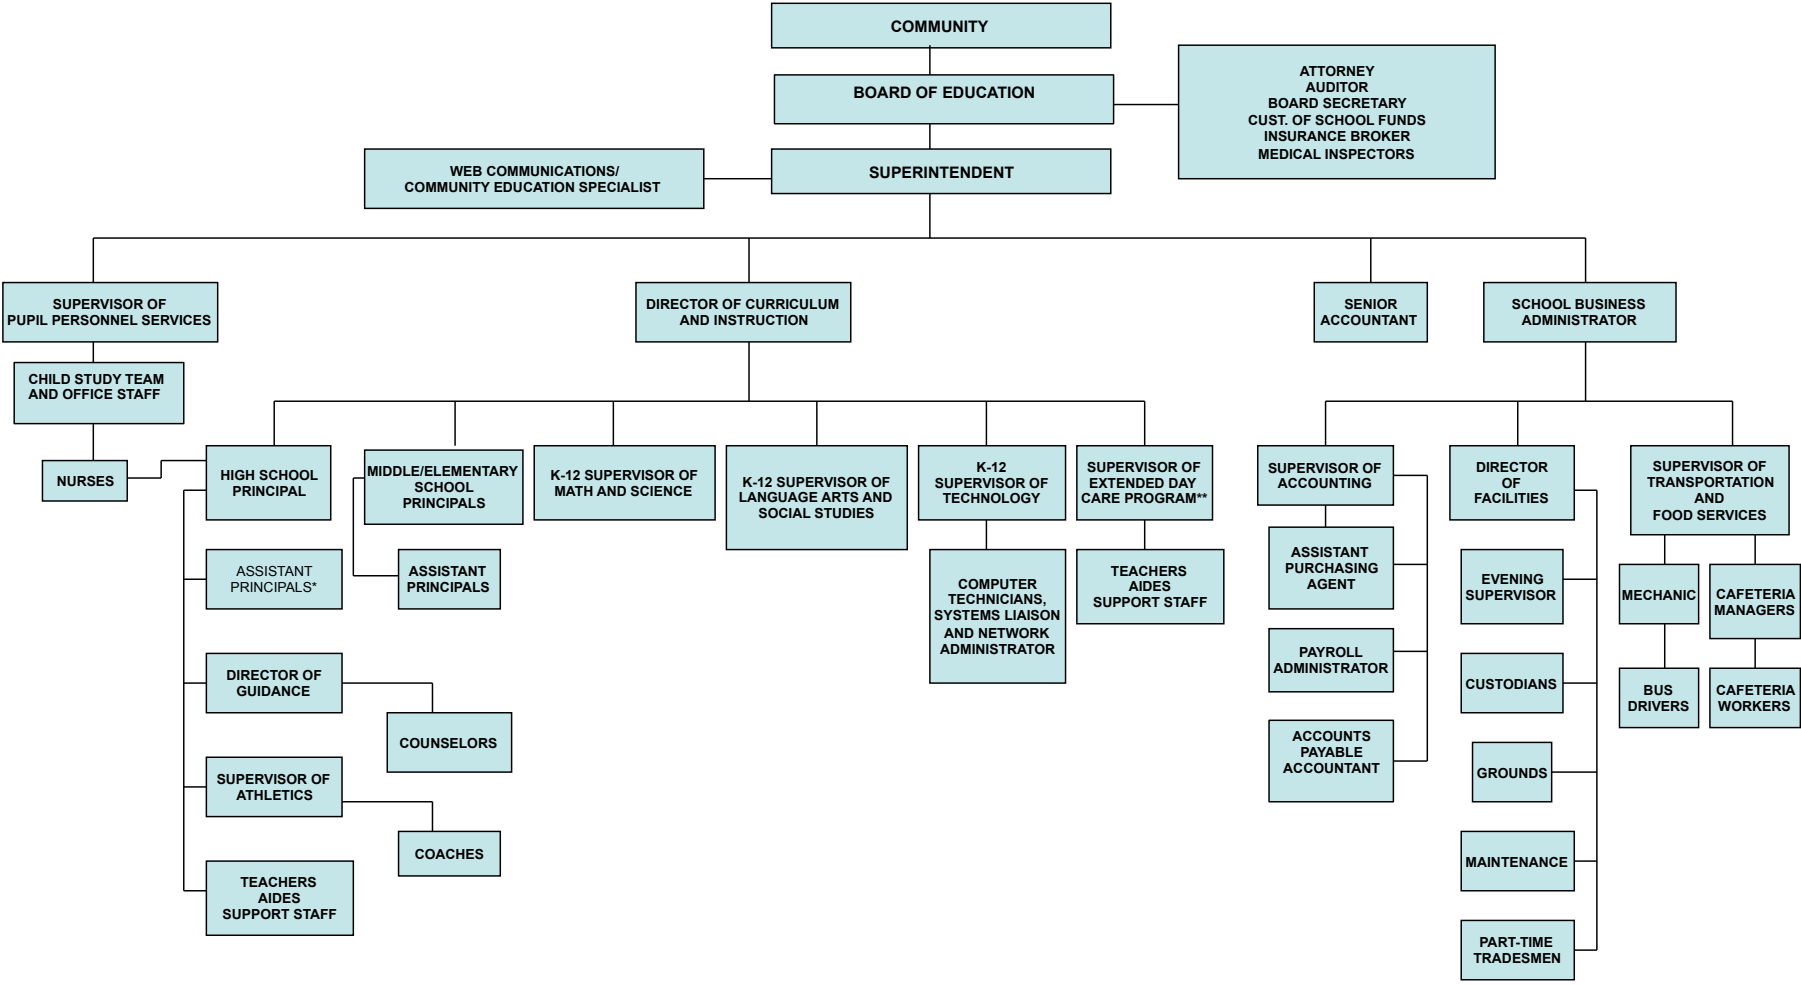

POINT PLEASANT SCHOOL DISTRICT TABLE OF ORGANIZATION

* Also serve as Department Chairs
 **Not full-time position. Also serves as Elementary Assistant Principal

Adopted June 24, 2013
 Revised: May 18, 2015
 May 23, 2016